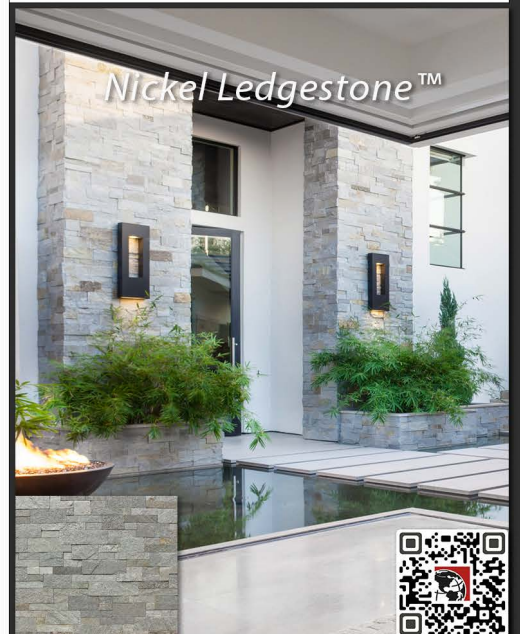

The Beauty of Real Stone.

Scan the QR Codes to view photo galleries for each product: