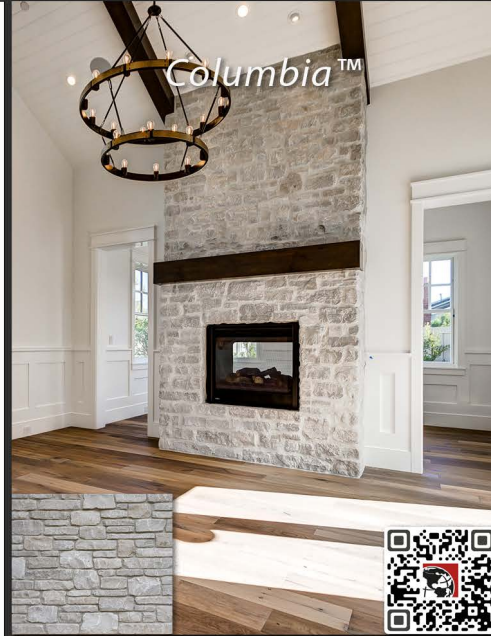

The Beauty of Real Stone.

Scan the QR Codes to view photo galleries for each product: