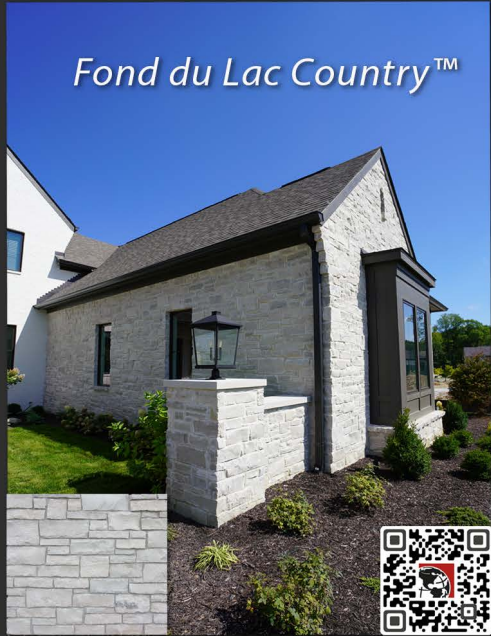

The Beauty of Real Stone.

Scan the QR Codes to view photo galleries for each product: