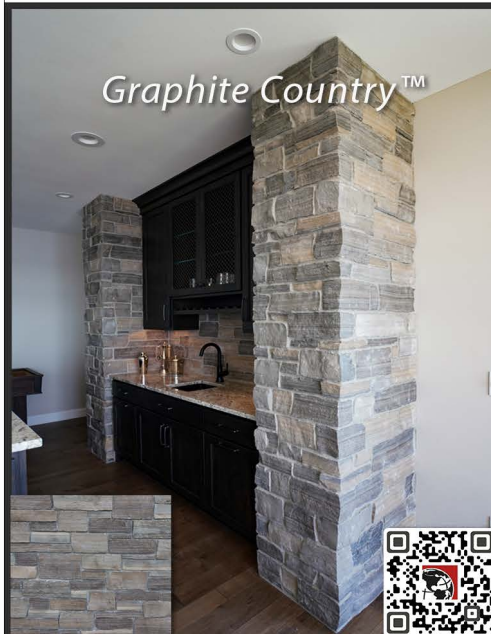

The Beauty of Real Stone.

Scan the QR Codes to view photo galleries for each product: