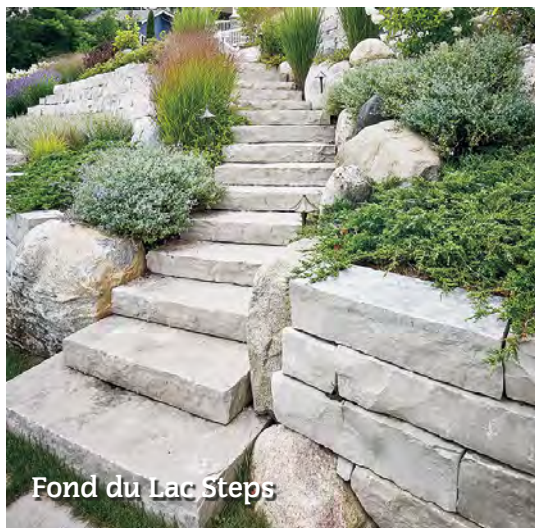

FDL Steppers / Flagstone

FDL Select Outcropping

Fond du Lac Steps