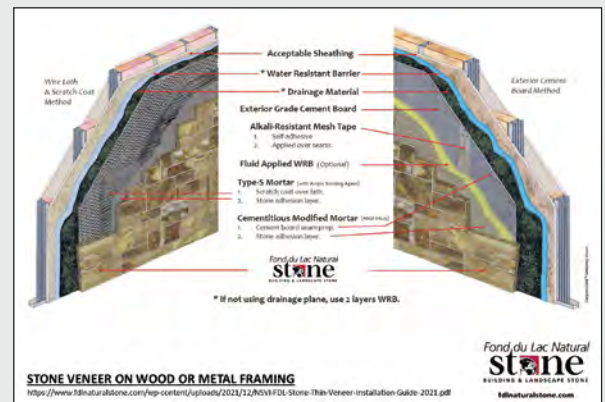

Stone Veneer on Wood or Metal Framing