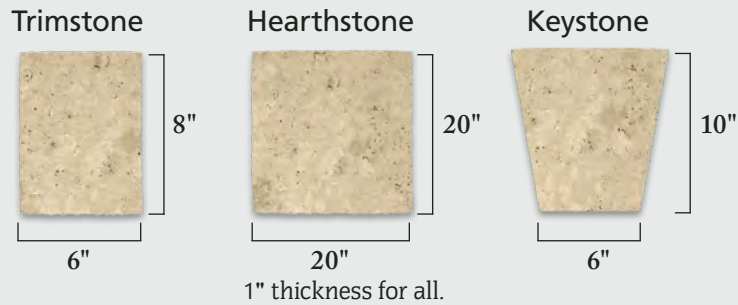

Accessories, Packaging & Installation

Accessories

Accessories available in Buff and Golden